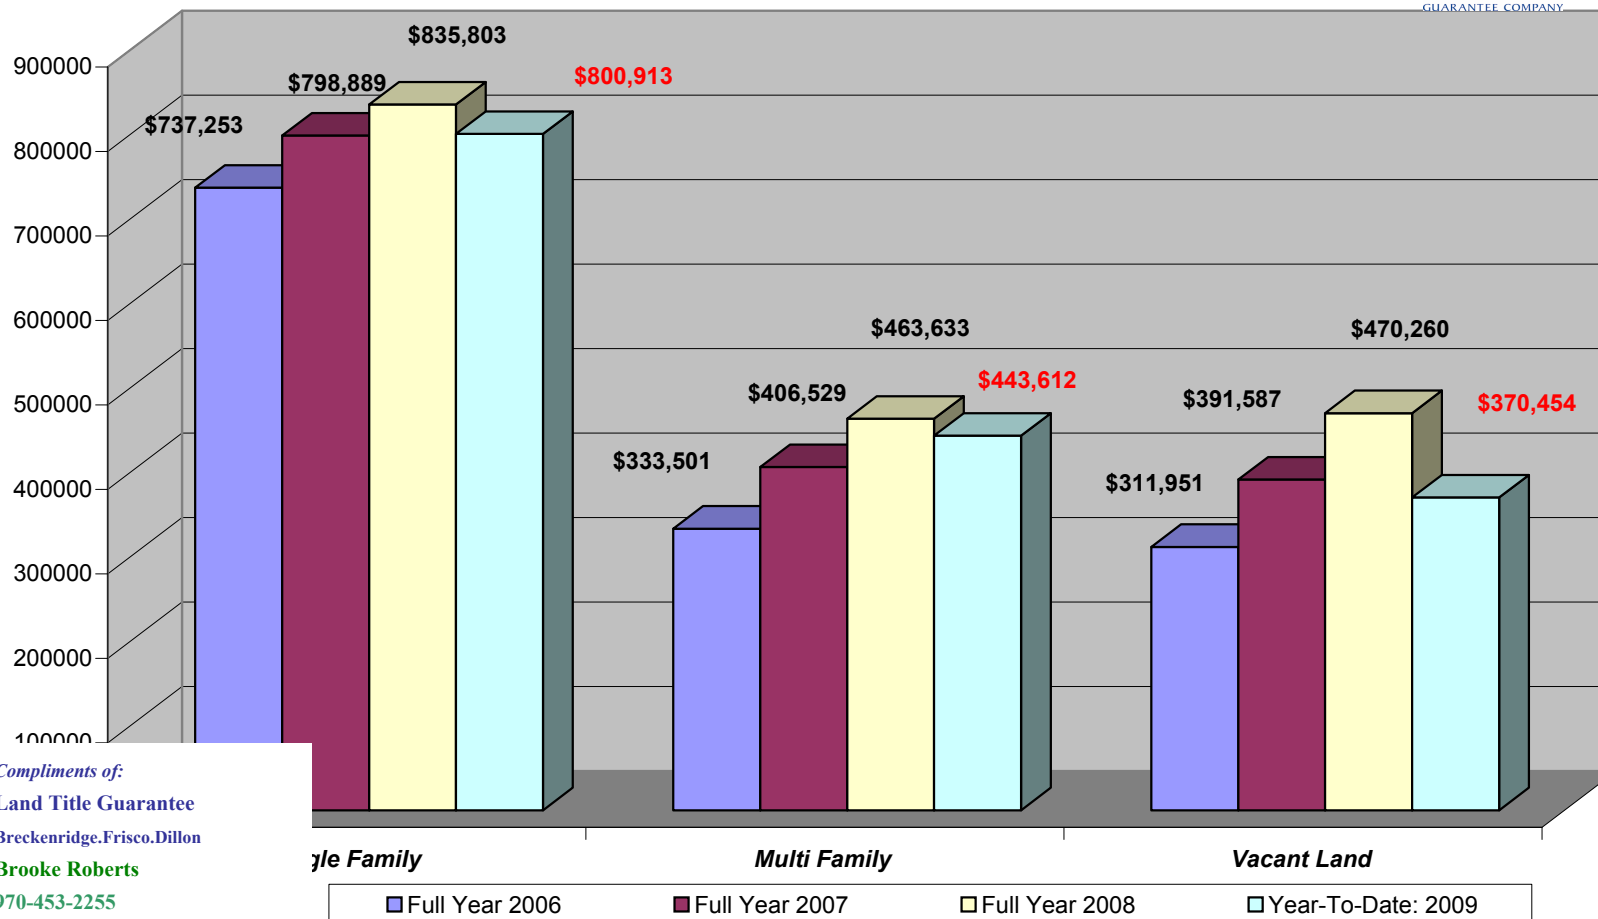

Summit County Residential Price Index: 2006 Through 2009

Compliments of:
Land Title Guarantee
Breckenridge.Frisco.Dillon
Brooke Roberts
970-453-2255
broberts@ltgc.com