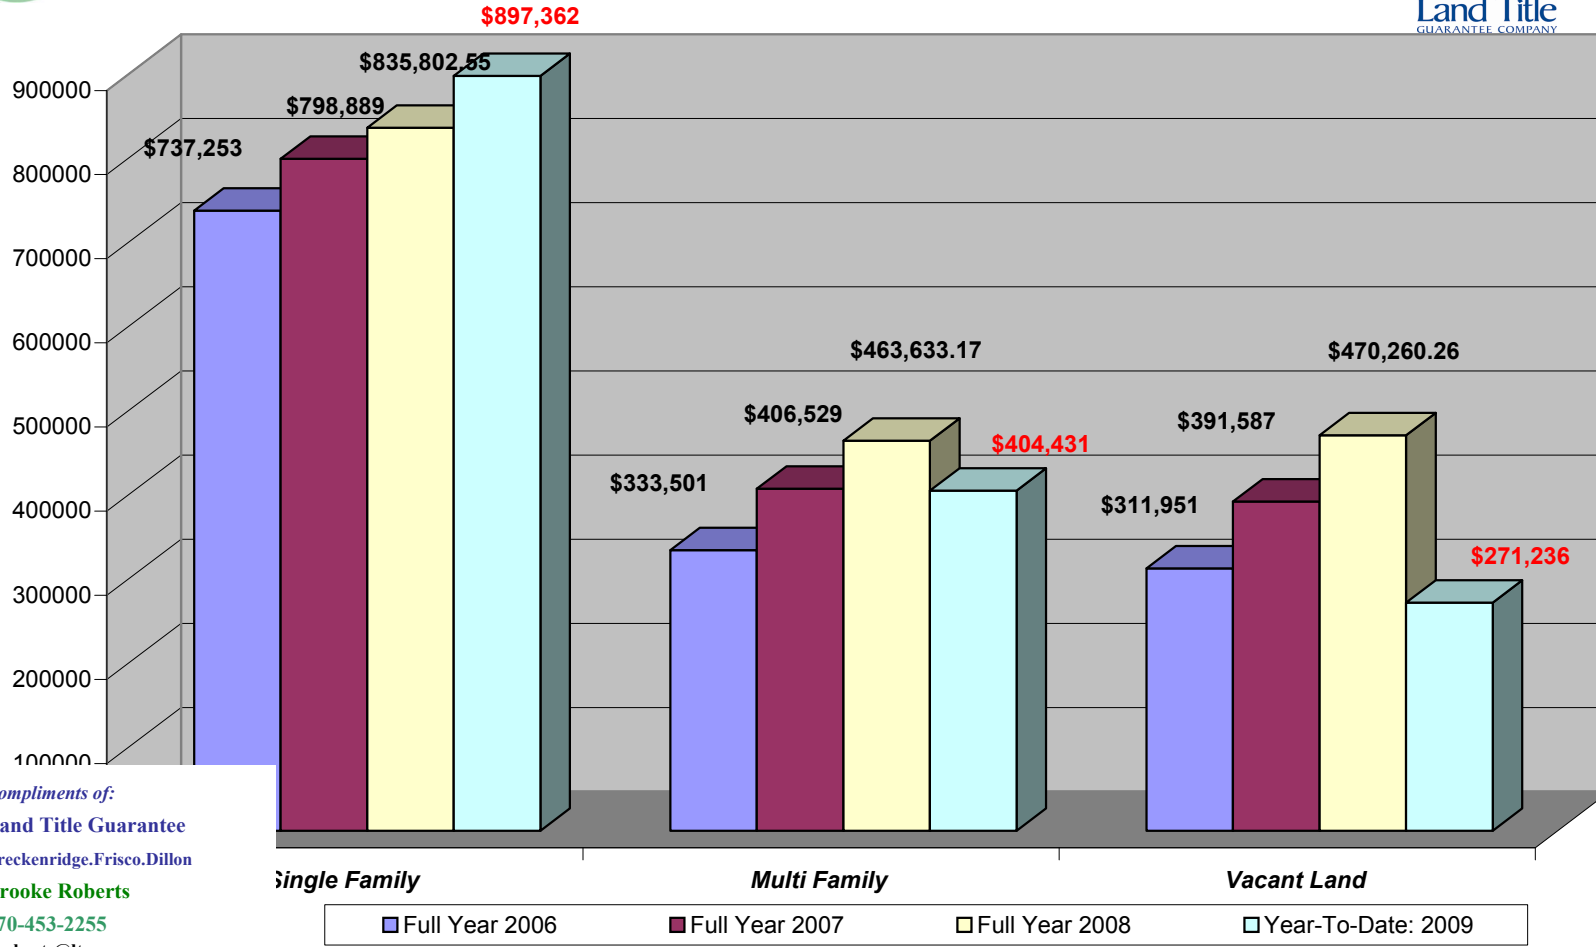

Summit County Residential Price Index: 2006 Through 2009

Compliments of:
 Land Title Guarantee
 Breckenridge.Frisco.Dillon
 Brooke Roberts
 970-453-2255
 broberts@ltgc.com